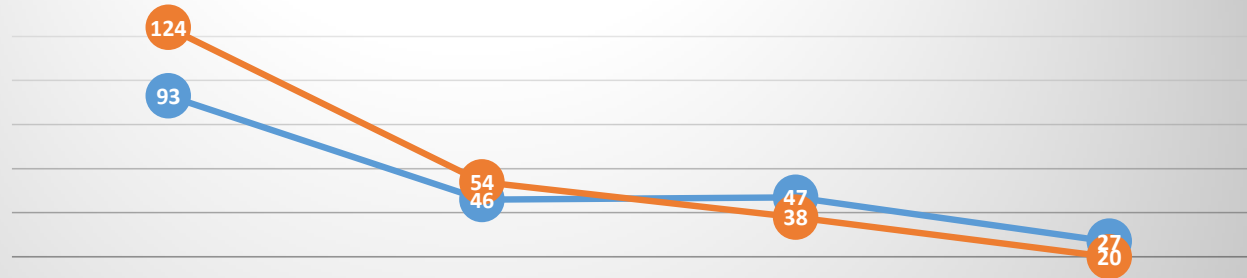

Inter County Inter Club Comparison 2010/11

	Senior Men	Junior Men	Women	Junior Women
—●— Derry (Snow Storm) 2010	93	46	47	27
—●— Santry 2011	124	54	38	20

—●— Derry (Snow Storm) 2010   —●— Santry 2011