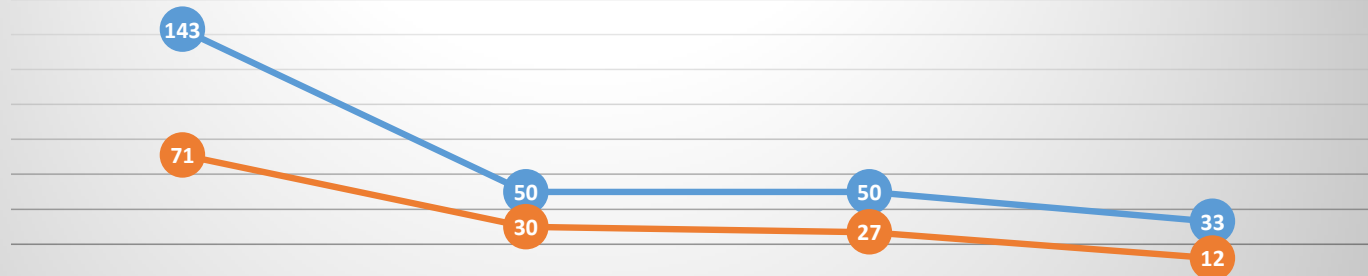

Inter County Inter Club Comparison 2011/2012

	Senior Men	Junior Men	Women	Junior Women
—●— 2013 Sligo 2011	116	57	53	24
—●— 2013 Santry 2012	122	36	47	19

—●— 2013 Sligo 2011 —●— 2013 Santry 2012

Inter County Inter Club Comparison 2012/13

	Senior Men	Junior Men	Women	Junior Women
—●— Tattersalls 2012	133	45	73	29
—●— Tullamore 2013	98	39	64	33

—●— Tattersalls 2012 —●— Tullamore 2013

Inter County Inter Club Comparisons 2013/14

	Senior Men	Junior Men	Women	Junior Women
—●— Santry 2013	143	50	50	33
—●— Dundalk 2014	71	30	27	12