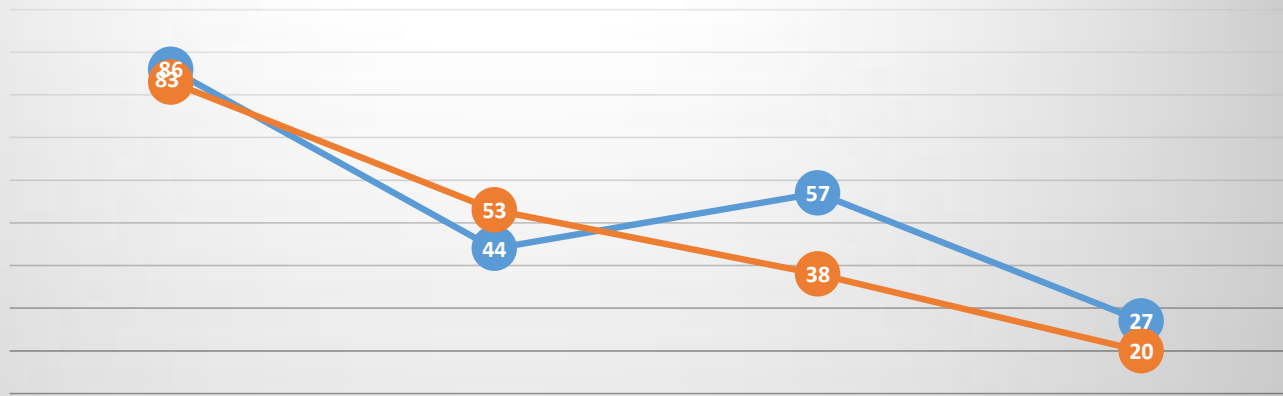

Inter County Inter Club 2006/7 Comparison

	Senior Men	Junior Men	Senior Women	Junior Women
Inter County 2006 Dungarvan	104	37	60	23
Inter Club 2007 Sligo	105	53	63	25

Inter County Inter Club Comparison 2007/8

	Senior Men	Junior Men	Women	Junior Women
Inter County 2007 Curragh	100	48	60	24
Inter Club 2008 Queens	95	57	60	34

● Inter County 2007 Curragh
 ● Inter Club 2008 Queens

Inter County Inter Club Comparison 2008/9