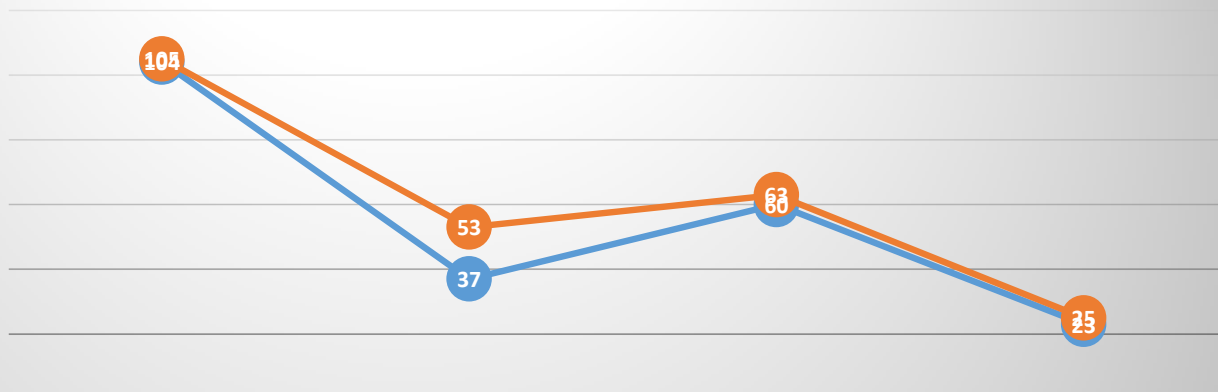

Inter County Inter Club 2006/7 Comparison

	Senior Men	Junior Men	Senior Women	Junior Women
Inter County 2006 Dungarvan	104	37	60	23
Inter Club 2007 Sligo	105	53	63	25