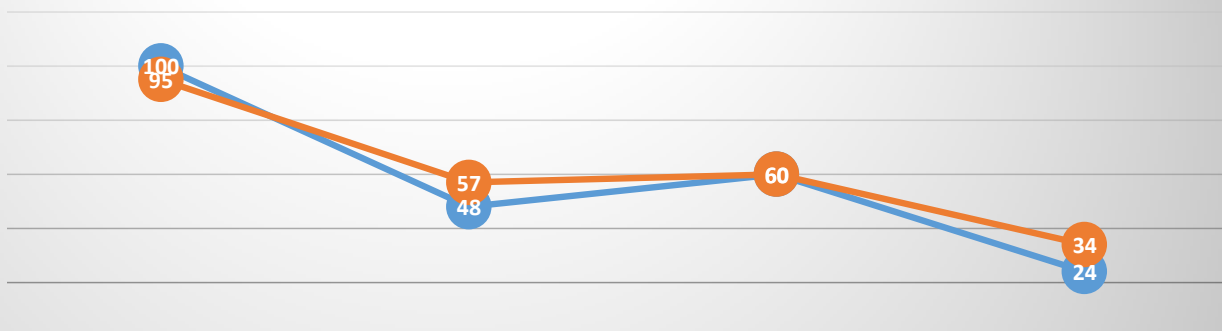

Inter County Inter Club 2006/7 Comparison

	Senior Men	Junior Men	Senior Women	Junior Women
Inter County 2006 Dungarvan	104	37	60	23
Inter Club 2007 Sligo	105	53	63	25

Inter County Inter Club Comparison 2007/8

	Senior Men	Junior Men	Women	Junior Women
Inter County 2007 Curragh	100	48	60	24
Inter Club 2008 Queens	95	57	60	34

● Inter County 2007 Curragh
 ● Inter Club 2008 Queens

Inter County Inter Club Comparison 2008/9