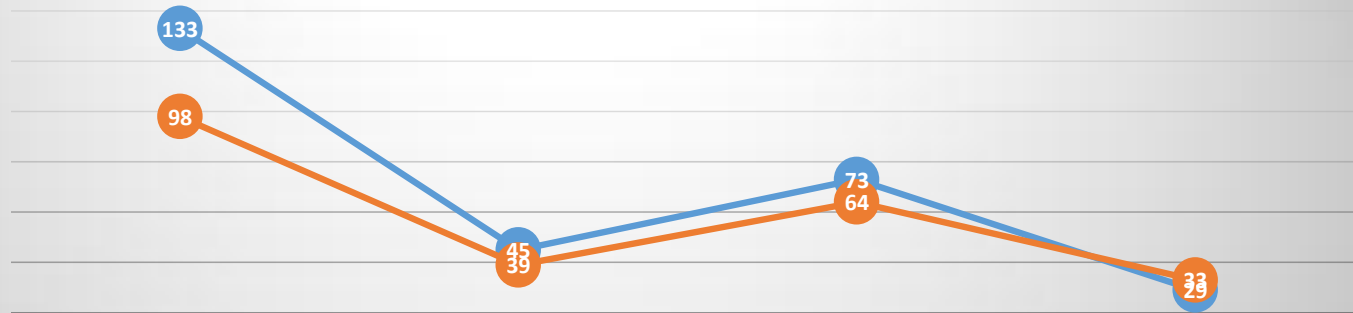

Kilbeggan 2009 Phoenix Park 2010

Inter County Inter Club Comparison 2010/11

	Senior Men	Junior Men	Women	Junior Women
—●— Derry (Snow Storm) 2010	93	46	47	27
—●— Santry 2011	124	54	38	20

—●— Derry (Snow Storm) 2010 —●— Santry 2011

Inter County Inter Club Comparison 2011/2012

	Senior Men	Junior Men	Women	Junior Women
—●— 2013 Sligo 2011	116	57	53	24
—●— 2013 Santry 2012	122	36	47	19

—●— 2013 Sligo 2011 —●— 2013 Santry 2012

Inter County Inter Club Comparison 2012/13