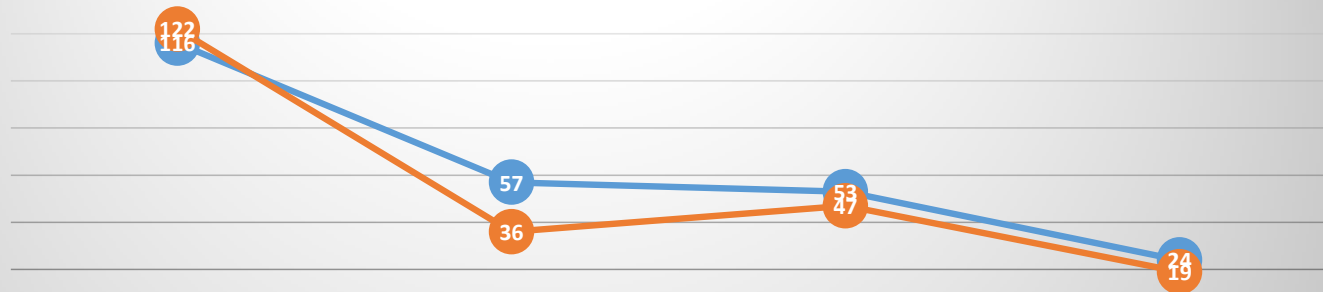

Kilbeggan 2009 Phoenix Park 2010

Inter County Inter Club Comparison 2010/11

	Senior Men	Junior Men	Women	Junior Women
—●— Derry (Snow Storm) 2010	93	46	47	27
—●— Santry 2011	124	54	38	20

—●— Derry (Snow Storm) 2010 —●— Santry 2011

Inter County Inter Club Comparison 2011/2012

	Senior Men	Junior Men	Women	Junior Women
—●— 2013 Sligo 2011	116	57	53	24
—●— 2013 Santry 2012	122	36	47	19

—●— 2013 Sligo 2011 —●— 2013 Santry 2012

Inter County Inter Club Comparison 2012/13