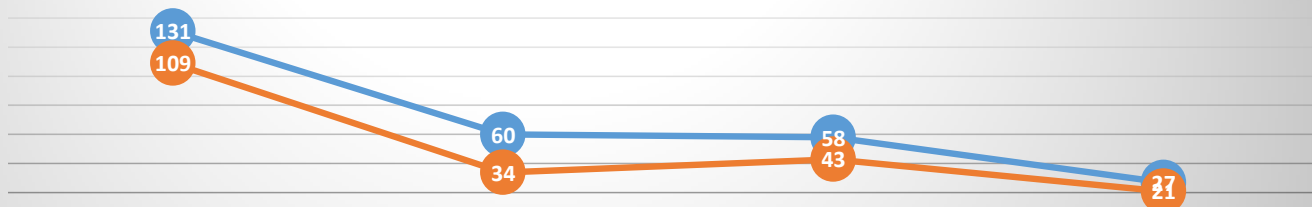

Inter County Inter Club Comparison 2009/10

	Senior Men	Junior Men	Women	Junior Women
Kilbeggan 2009	131	60	58	27
Phoenix Park 2010	109	34	43	21

Kilbeggan 2009 Phoenix Park 2010