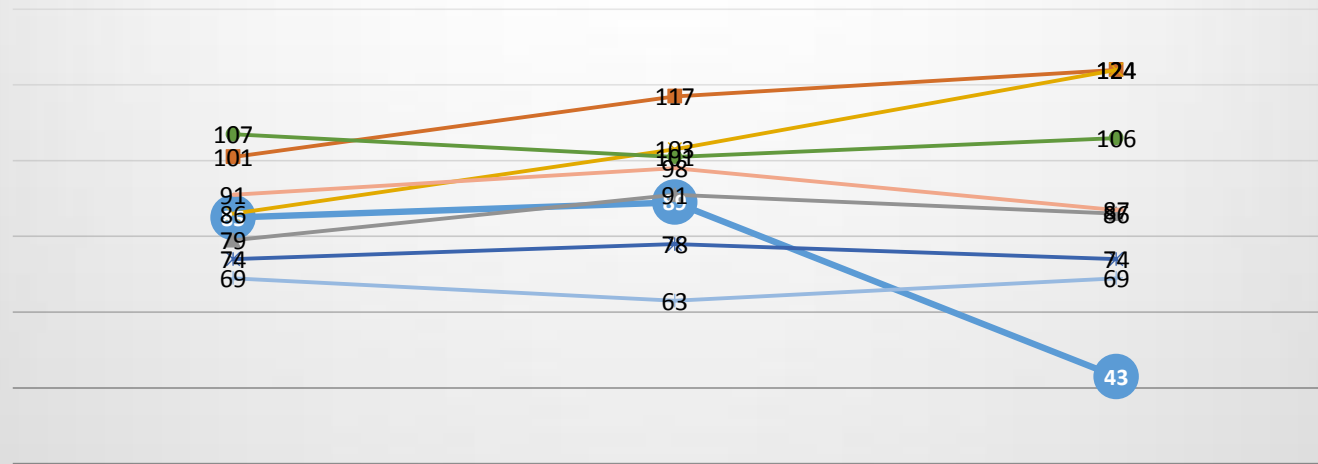

IRISH SCHOOLS CROSS COUNTRY

	Galway 2012	Jordanstown 2013	Bishopstown 2014
Senior Boys	85	89	43
Senior Girls	101	117	124
Inter Boys	79	91	86
Inter Girls	86	103	124
Junior Boys	74	78	74
Junior Girls	107	101	106
Minor Boys	69	63	69
Minor Girls	91	98	87