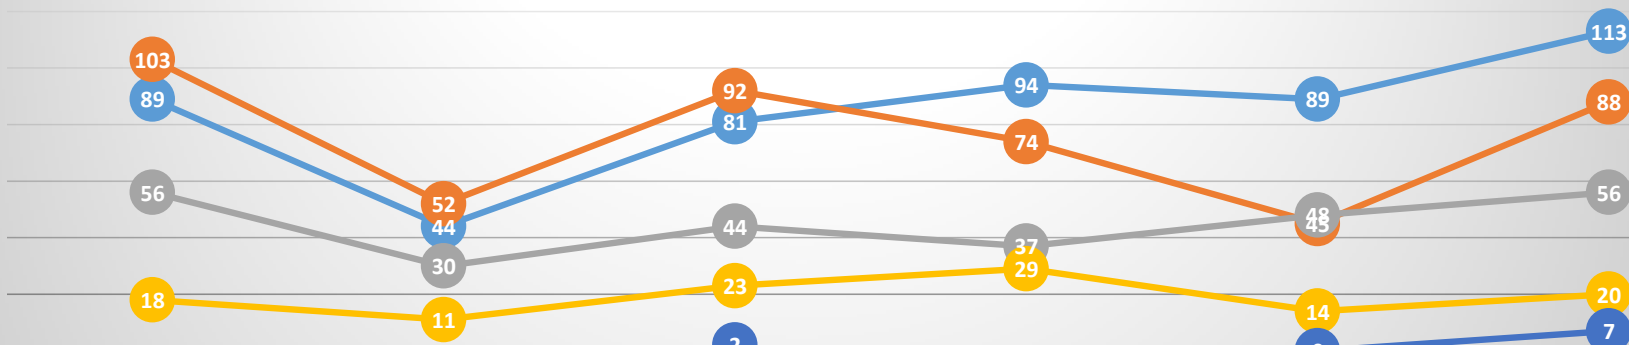

JUVENILE B GIRLS CROSS COUNTRY

	2014 Dunboyne	2013 Derry	2012 Roscommon	2011 Dublin	2010 Roscommon	2009 Roscommon
Girls 11	89	44	81	94	89	113
Girls 13	103	52	92	74	45	88
Girls 15	56	30	44	37	48	56
Girls 17	18	11	23	29	14	20
Girls 19			2		0	7