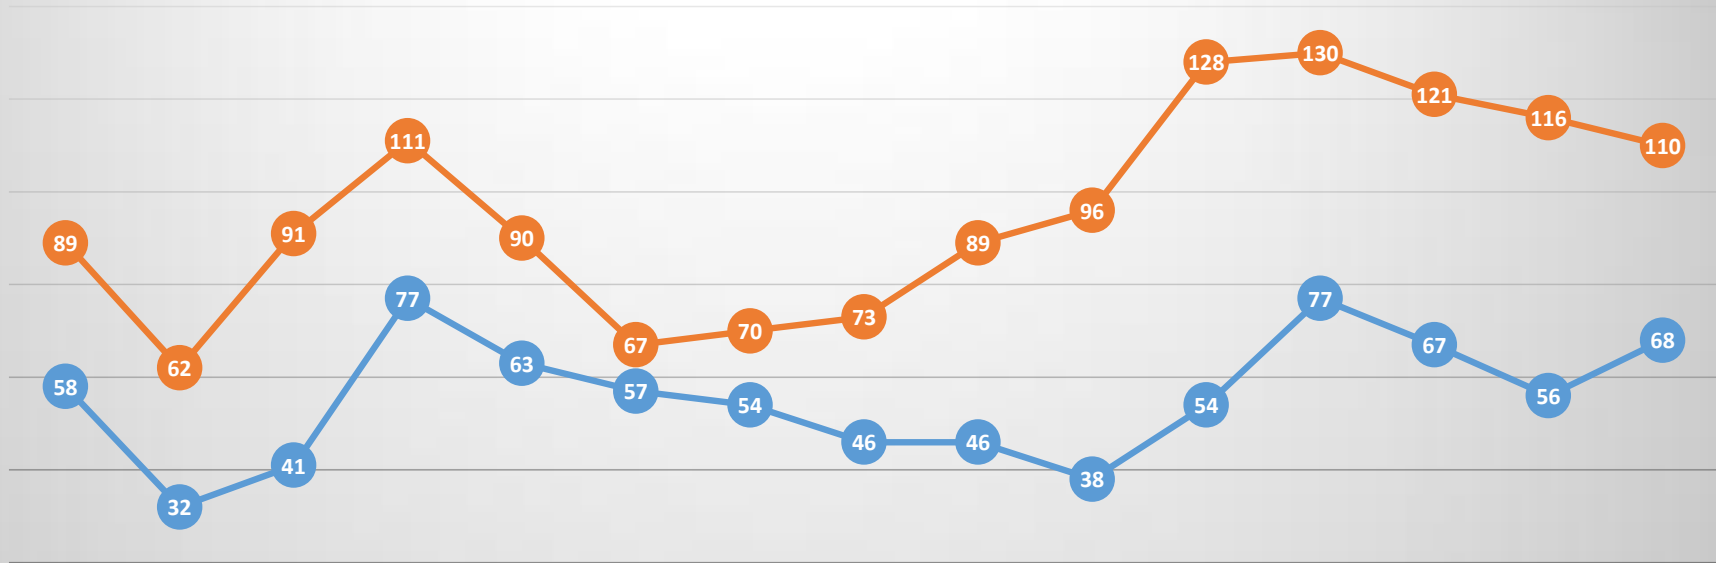

Irish Universities Cross Country

	2000 CIT	2001 UCD	2002 UU	2003 DCU	2004 IT Carlow	2005 QUB	2006 TCD	2007 AIT	2008 NUIG	2009 UU	2010 CIT	2011 DIT	2012 WIT	2013 UU	2014 CIT
Women	58	32	41	77	63	57	54	46	46	38	54	77	67	56	68
Men	89	62	91	111	90	67	70	73	89	96	128	130	121	116	110

Women Men