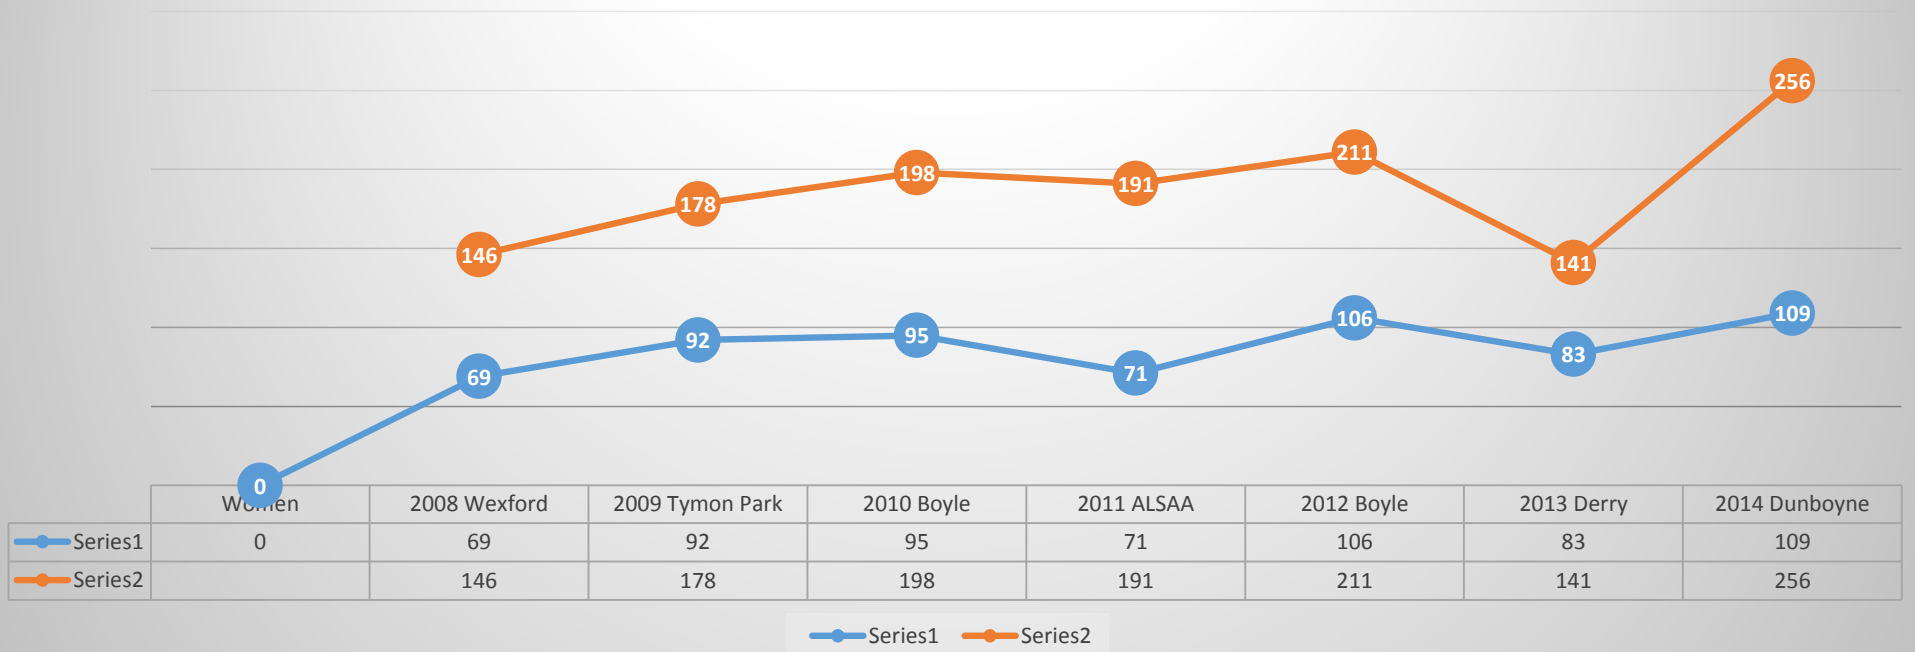

Masters Cross Country