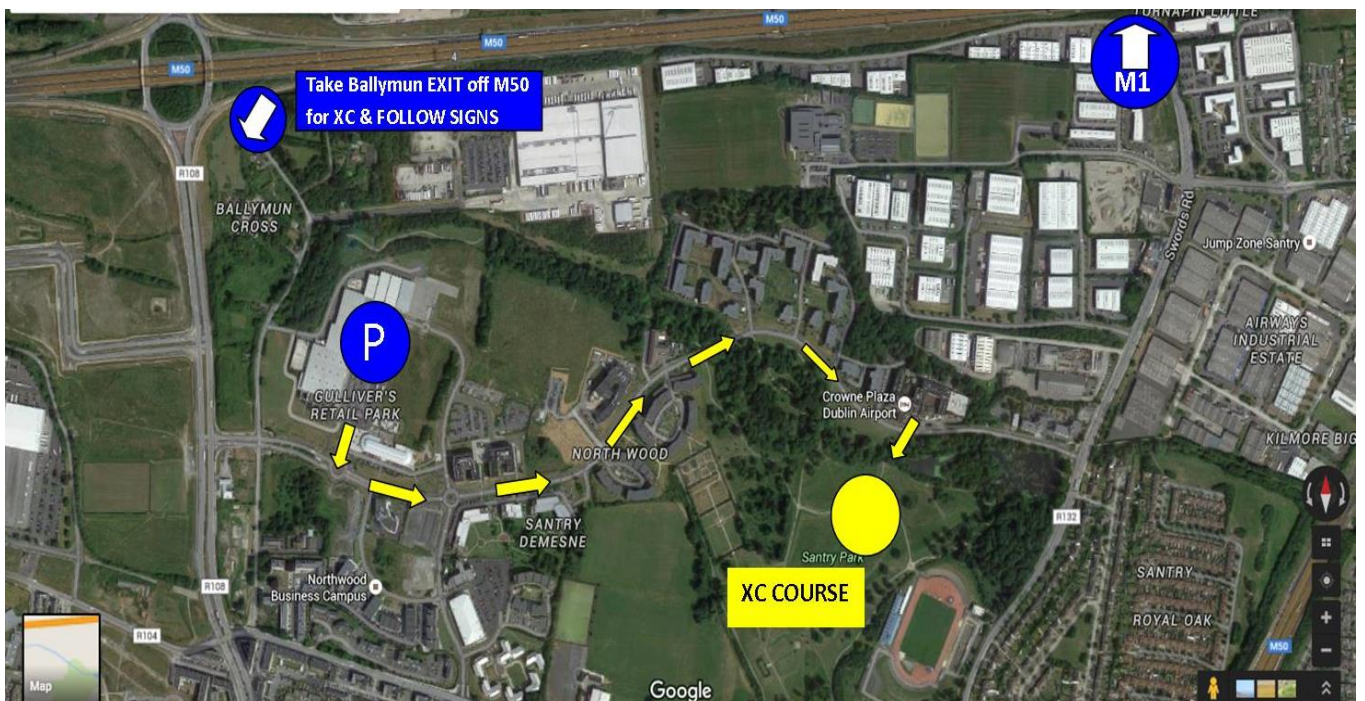

SANTRY DEMESNE, DUBLIN
SUNDAY 22ND NOVEMBER 2015
ATHLETICSIRELAND.IE
#GloCrossCountry

PARKING

There will be no parking in the grounds of Morton Stadium or in Santry Demense.

The main event carpark will be in Gulliver's Retail Park (see map location below) which has been agreed by the local management company. Ignore the parking signage limiting patrons to a 3hour stay; this will not apply to event parking for the Cross Country.

Patrons are asked to use public transport where possible. Please refrain from parking in local residential areas.

Parking for meet officials will be at Clonliffe Harriers ONLY. No general event parking at this gate.