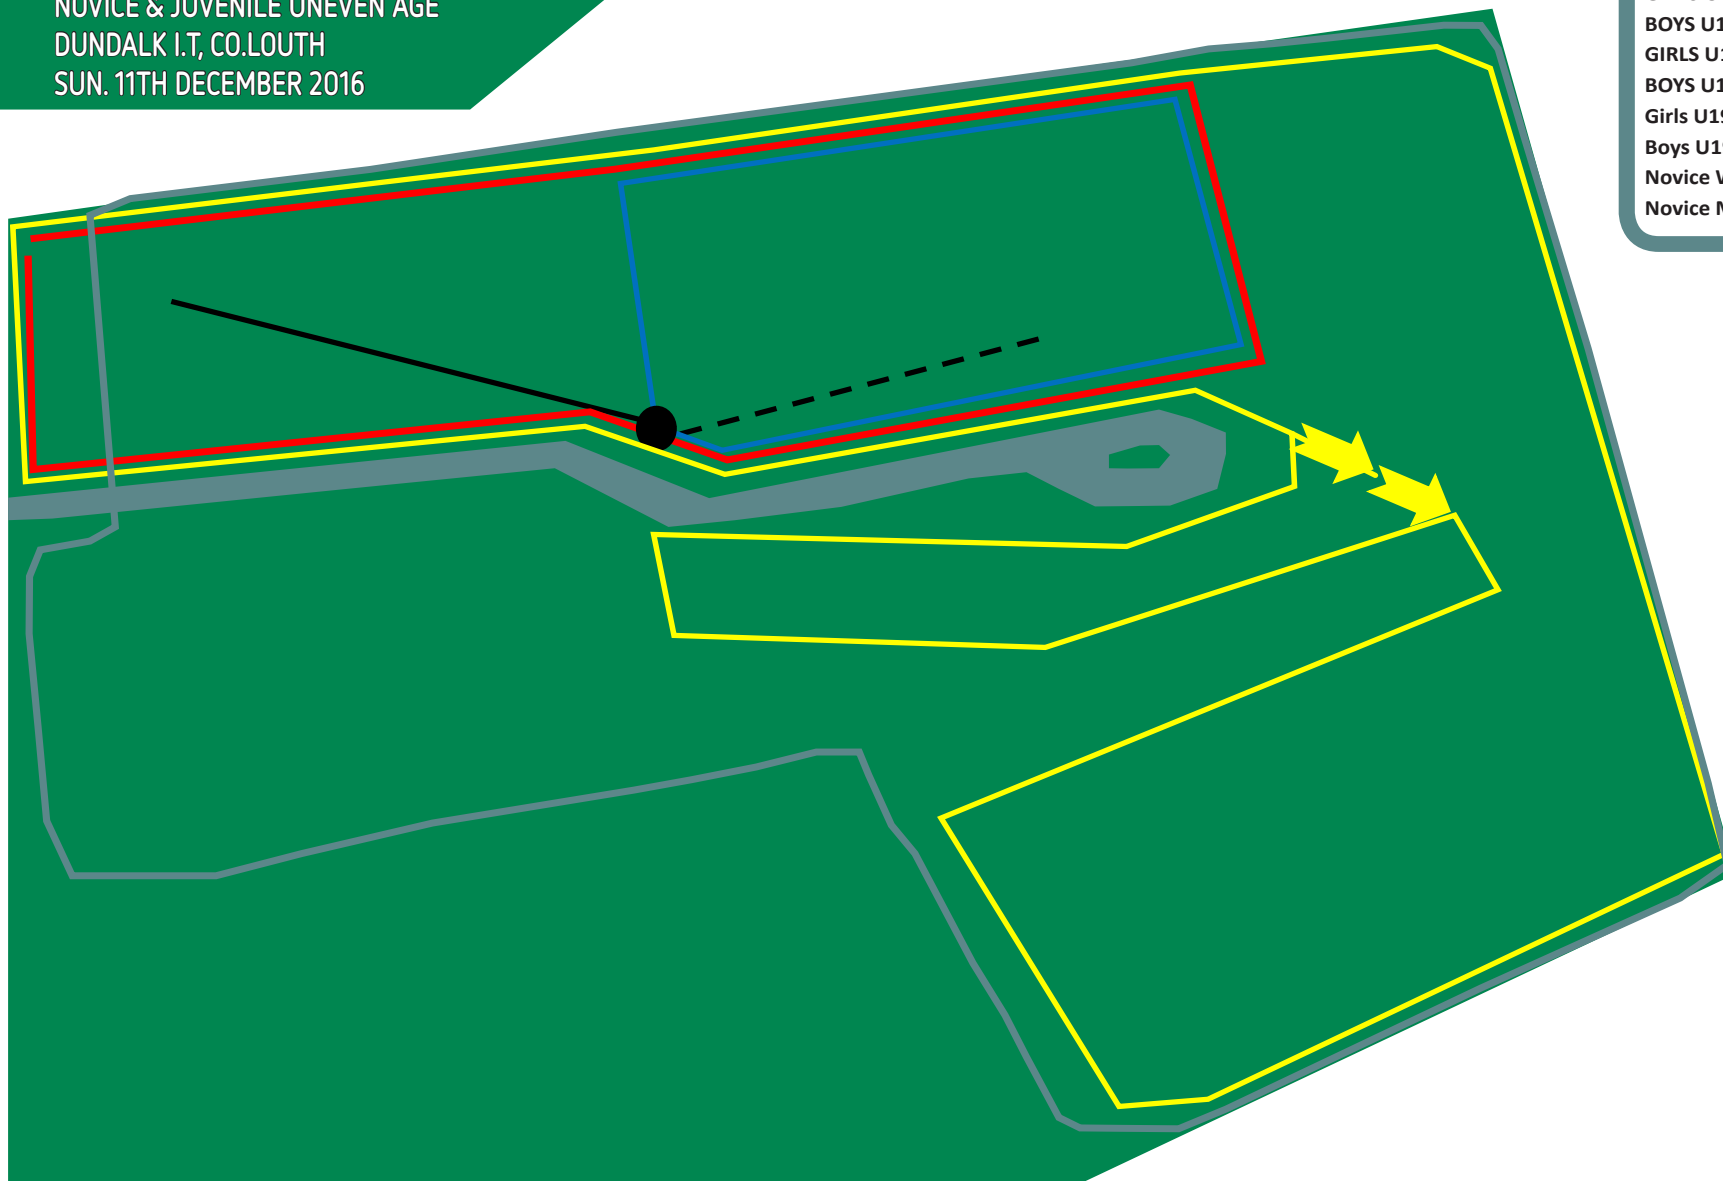

NOVICE & JUVENILE UNEVEN AGE
DUNDALK I.T, CO.LOUTH
SUN. 11TH DECEMBER 2016

EVENT	DISTANCE	START TIME
GIRLS U11	1500m	11.30
BOYS U11	1500m	11.40
GIRLS U13	2500m	11.50
BOYS U13	2500m	12.05
GIRLS U15	3500m	12.20
BOYS U15	3500m	12.40
GIRLS U17	4000m	13.00
BOYS U17	5000m	13.25
Girls U19	4000m	14.00
Boys U19	6000m	14.20
Novice Women	4000m	14.40
Novice Men	6000m	15.10

- Start Straight
- - Finish Straight
- ➡ Modification
- 1500m: Blue Lap + Red Lap
- 2,500m: Red Lap + **Modified** Yellow Lap
- 3,500m: Blue Lap + Red Lap + Yellow Lap
- 4,000m: 2x Yellow Lap
- 5,000m: Red Lap + 2x Yellow Lap
- 6,000m: 3x Yellow Lap

Venue: Dundalk Institute of Technology (DKIT)

Travelling along M1 (or N52) take Jct 12 of M1. Head towards Dundalk South (DKIT) along the link road (Red Arrows).

Go through three sets of lights as far as the Crown Plaza Hotel. Turn left in front of the hotel into the DKIT Campus.

The course is under the big wind turbine! **GPS: 53° 58' 47.8"N, 6° 23' 24.4"W**