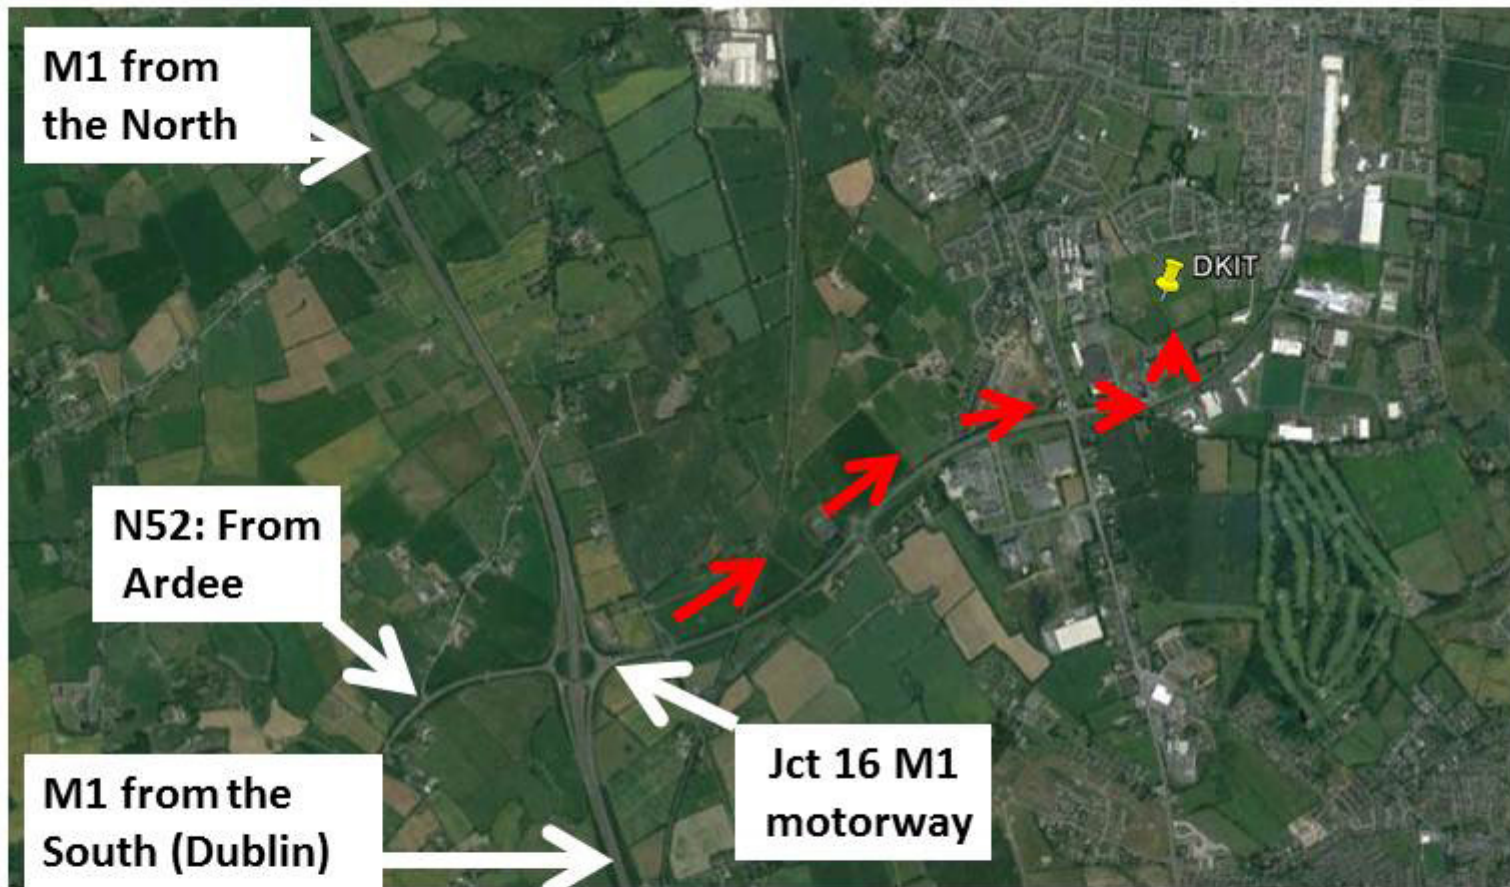

Venue: Dundalk Institute of Technology (DKIT)

Travelling along M1 (or N52) take Jct 12 of M1. Head towards Dundalk South (DKIT) along the link road (Red Arrows).

Go through three sets of lights as far as the Crown Plaza Hotel. Turn left in front of the hotel into the DKIT Campus.

The course is under the big wind turbine! **GPS: 53° 58' 47.8"N, 6° 23' 24.4"W**